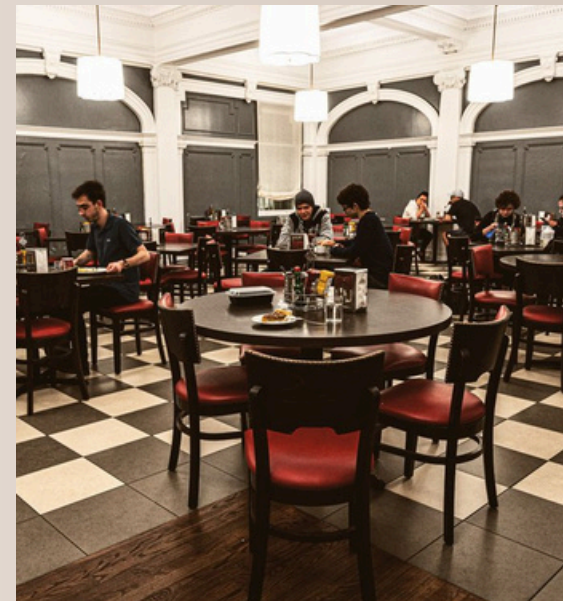

CBSE

CITY BALLET SAN FRANCISCO

Housing Information

STUDENT HOUSING

THE MONROE

Experience exceptional housing at The Monroe, our exclusive partner located just a short bus ride from CBSF studios. Enjoy peace of mind with 24/7 security, and savor delicious daily breakfasts and dinners, which are all included in The Monroe's affordable prices. Choose from a diverse selection of shareable rooms, catering to different comfort levels and budgets. Nestled within one block, this secure neighborhood boasts a park, supermarket, and easy access to public transportation. Your perfect stay awaits!

Savor a legendary burrito in the Mission District, take a stroll along the windswept shores of Ocean Beach, embrace the free-spirited vibe of Haight-Ashbury, visit the storied prison of Alcatraz, watch the sea lions bask at Fisherman's Wharf, and indulge in the city's renowned seafood. The possibilities are endless!